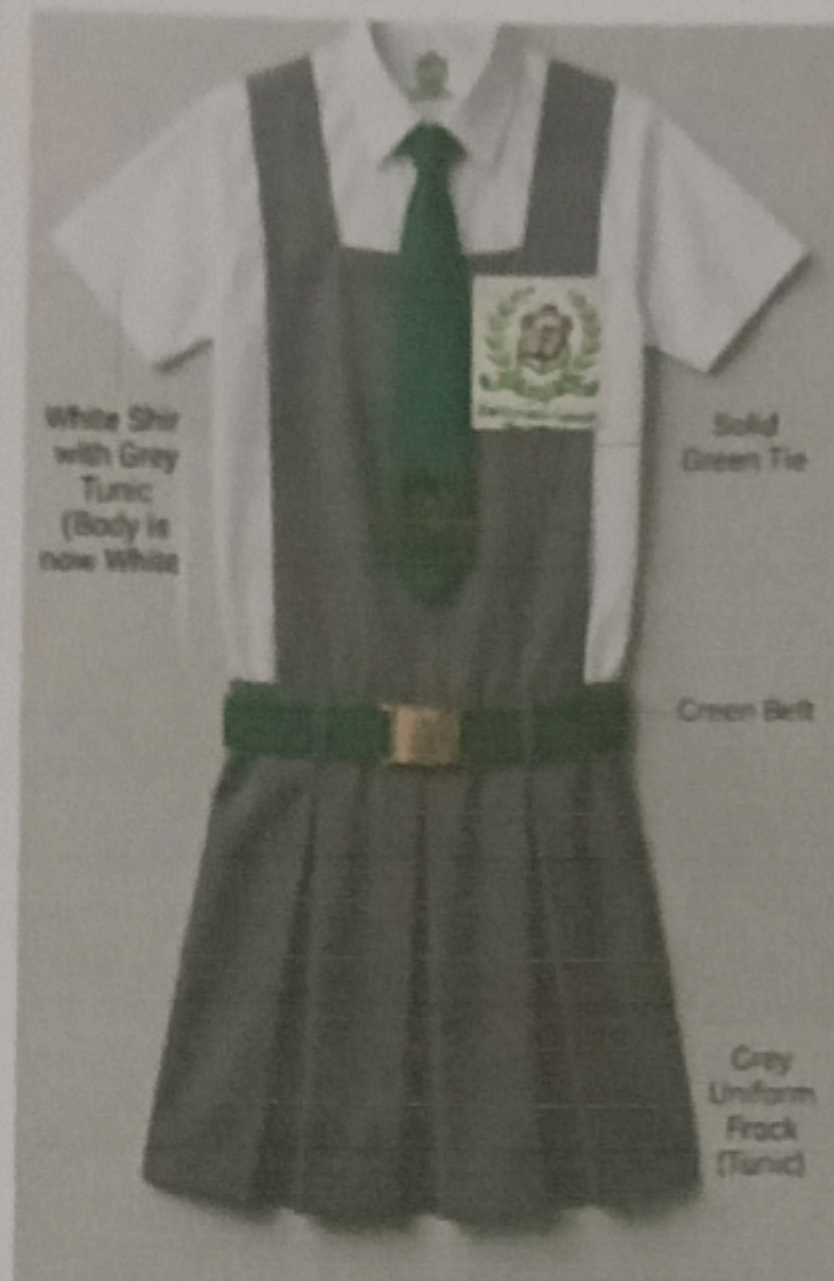

(CLASS IX TO X)

- **Boys: White Shirt + Grey Pant**
- **Girls: White Suit + Grey Half Coat**
- **White Socks, Black Shoes**